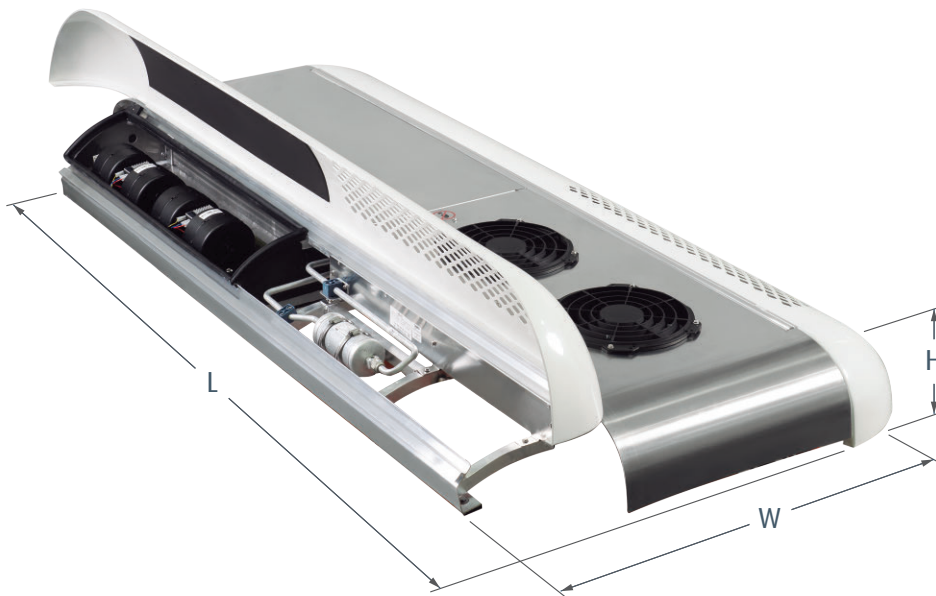

Merely illustrative image

AIR CONDITIONING

Minibus - Rooftop

CC185

CC205

CC205W

CC215W

Best relationship between Weight x Performance

* Weight of rooftop unit without integrated heating system.

** Gas load values vary according to application.

*** Compressor weight without clutch.

Optional	Highlights	CC185 / CC205 / CC205W / CC215W
Heating system	Heating capacity	75.000 BTU/h (22 kW)
Fresh air system	Fresh air capacity *	25%

* Referring total flow of the evaporator.

Highlights

- High cooling capacity
- High airflow
- Low noise
- Low operational cost
- Easy maintenance
- Produced from sustainable material
- Evaporator with 4 blowers
- Condenser with up to 3 Fans *

* CC215W for applications in climatic zones with high temperature.

Application

- Minibus
- Roadbus
- Citybus
- Coaches

Technical Features

Digital Electronic Control

- Smart commands
- Automated control (keeps the AC at the programmed temperature)
- Fresh air flap manually or automatically controlled
- Alarms for fault diagnosis